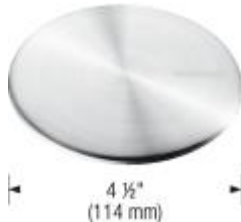

3 1/2" CapFlow strainer cover

Stainless steel (fits all BLANCO
strainers)

517666