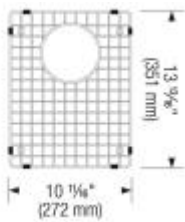

Optional Accessories

Stainless Steel Sink Grid

406444